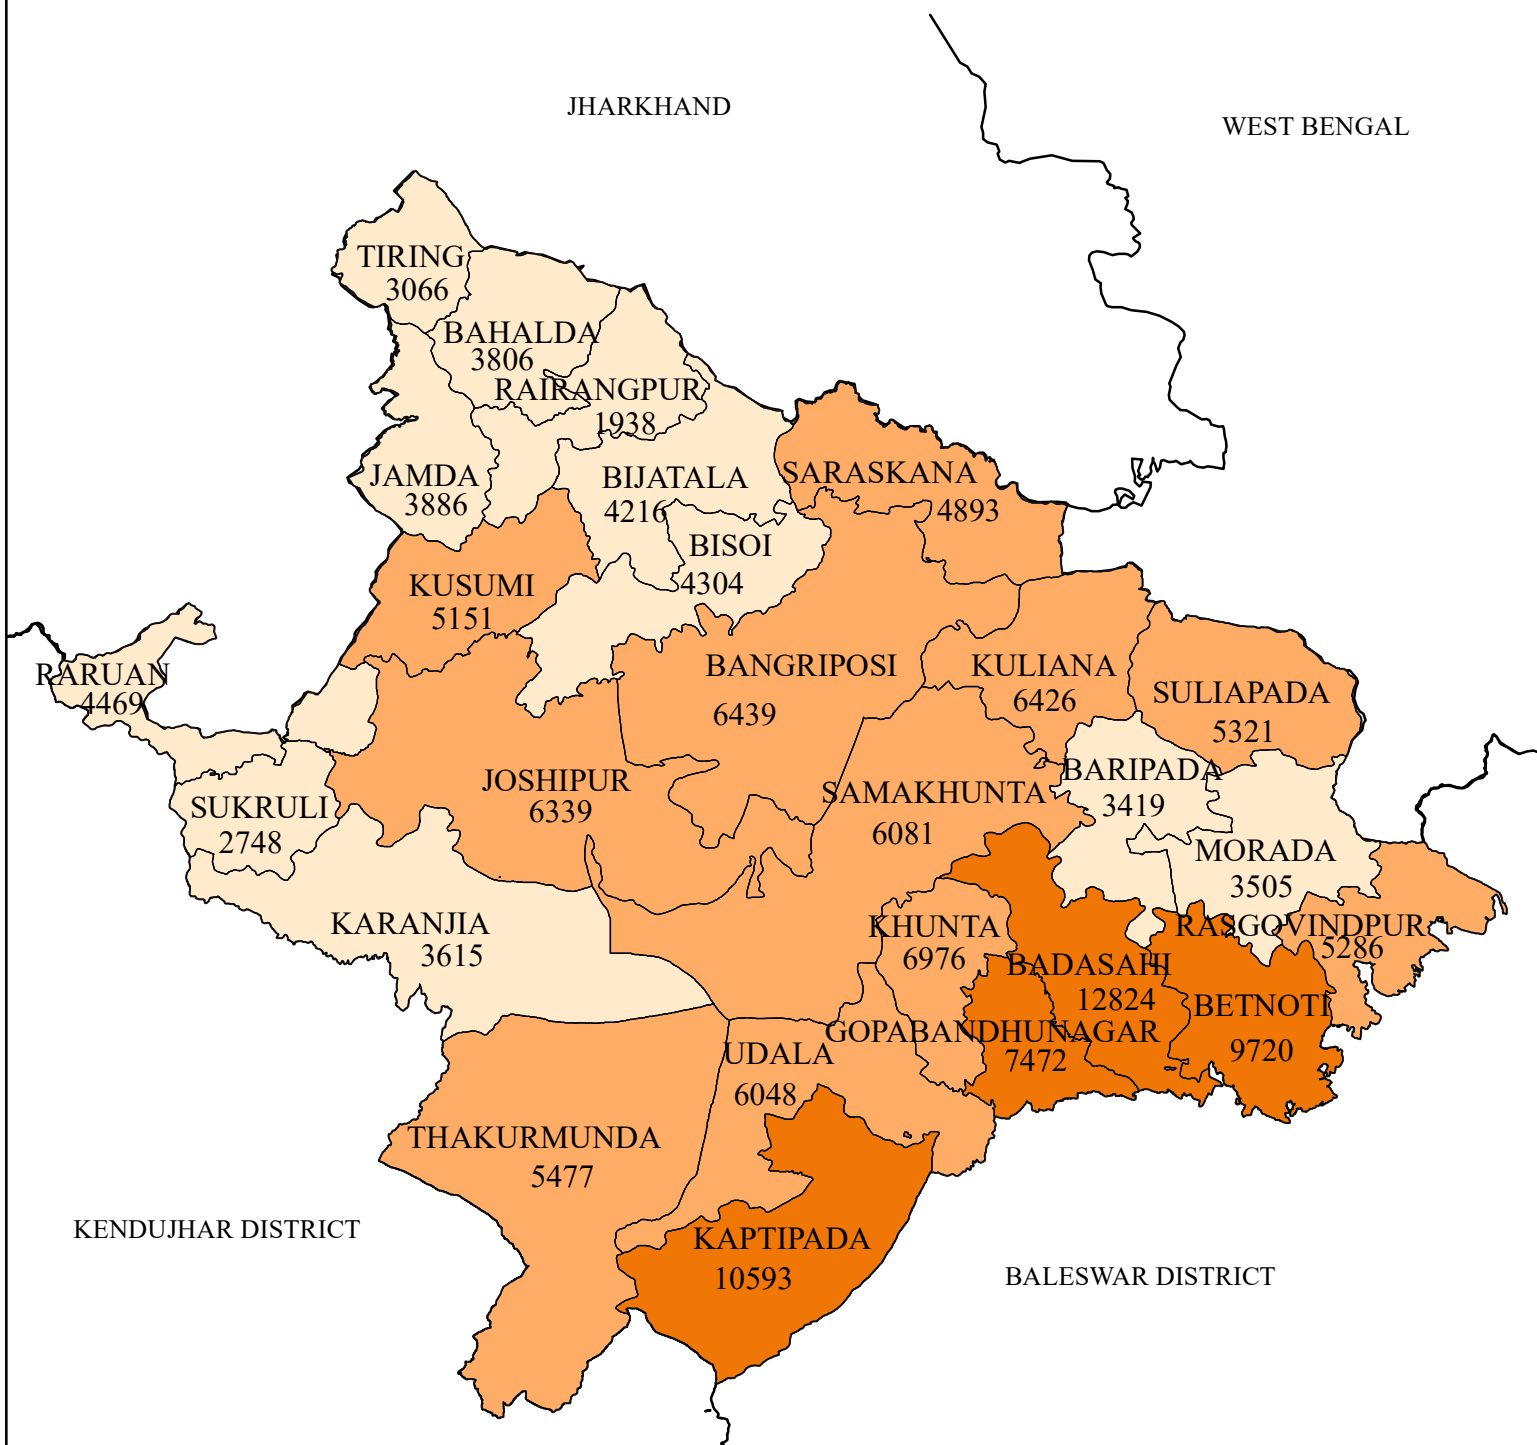

# MAIN WORKERS (Agricultural Labourers) DISTRICT: MAYURBHANJ

## LEGEND

MAIN WORKERS (Agricultural Labourers)

- 1938 - 4470 (LOW)
- 4471 - 7470 (MEDIUM)
- 7471 - 12824 (HIGH)
- DISTRICT BOUNDARY
- BLOCK BOUNDARY

Source : Census - 2011

## INDEX

0 10 20 40 Kilometers